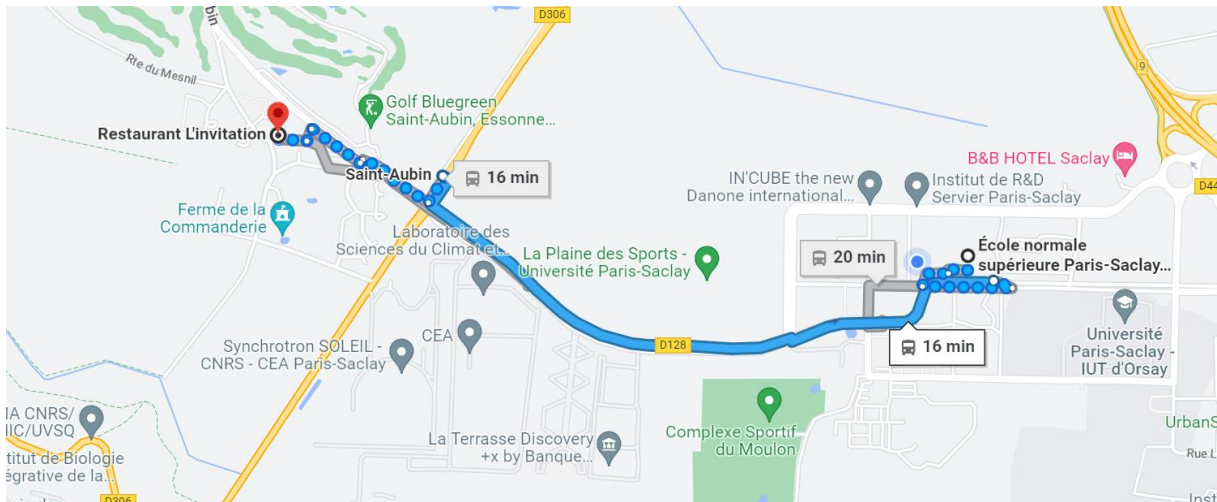

#### Access to the campus

You can access the ENS Paris-Saclay at 4 Avenue des Sciences in Gif-sur-Yvette. Our first-year students will greet you in the lobby.

Plenaries/coffee breaks/cocktail/editors' panel

## Gala

The gala dinner will take place at the restaurant “l’Invitation” in Saint-Aubin (Place de la Mairie, 91190 Saint-Aubin France) on Friday, March 24<sup>th</sup>, at 8pm. If you signed up for the gala, you will receive an envelope with two bus tickets to get to and from the restaurant (bus 9, 91-06 or 91-10). On foot, it takes about 30 minutes from the university. There are parking spaces at the town hall square.