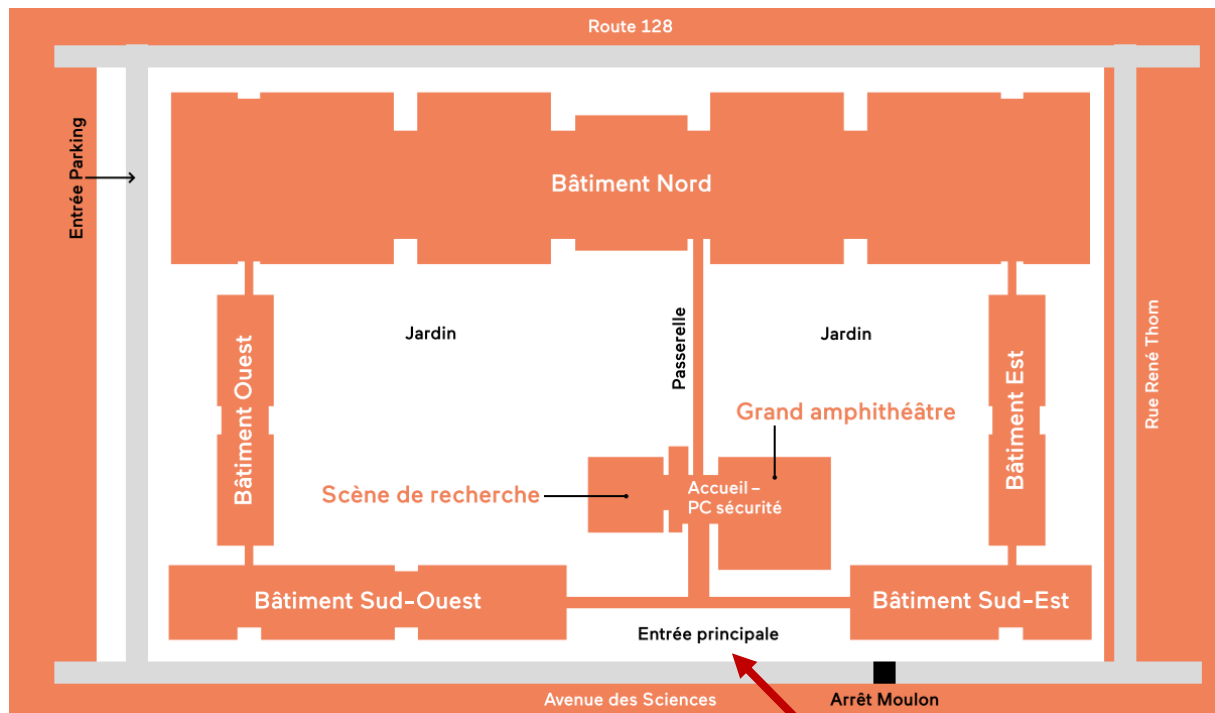

OR

- Take RER B train (direction “Saint-Rémy-lès-Chevreuse”) or RER C (direction “Massy-Palaiseau”) and get off at “Massy-Palaiseau”
- Then, take one of the following buses and get off at “Moulon” (20 minutes from the train station):
  - o Bus 91.06C (direction “Christ de Saclay”)
  - o Bus 91.06B (direction “Saint-Quentin-en-Yvelines”)
  - o Bus 91.10 (direction “Saclay”)

#### Access to the campus

You can access the ENS Paris-Saclay at 4 Avenue des Sciences in Gif-sur-Yvette. Our first-year students will greet you in the lobby.

Plenaries/coffee breaks/cocktail/editors' panel