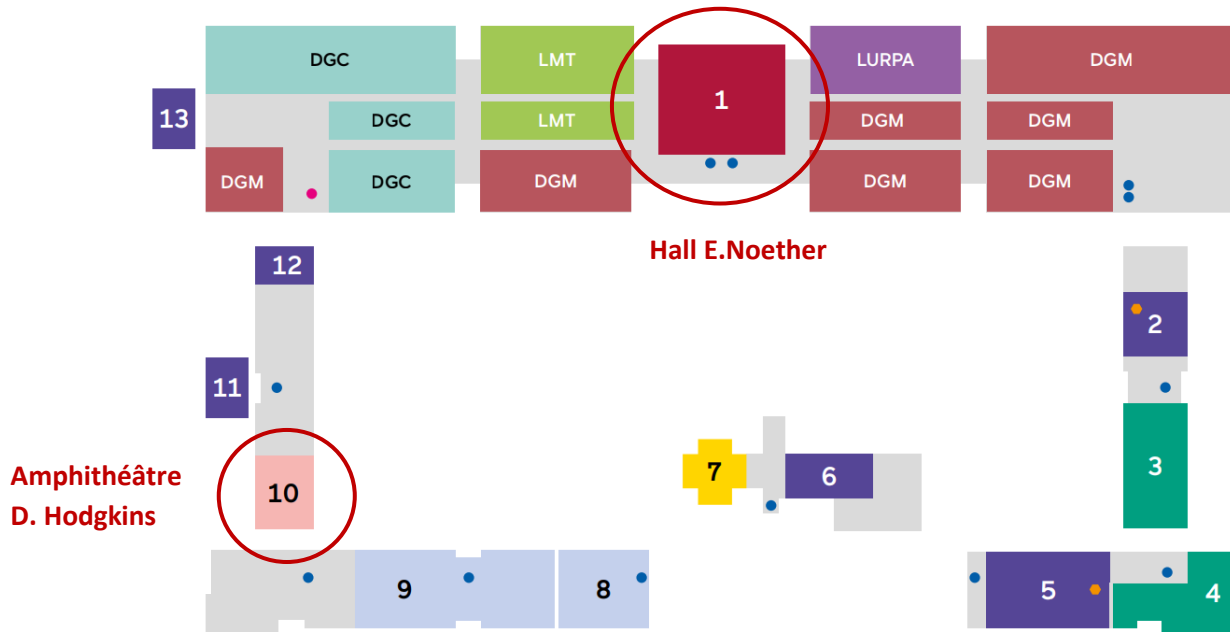

#### Parking

GPS coordinates of the accessible outdoor parking lot:

48.712962068135376, 2.167412023797301

#### Access to the campus

You can access the ENS Paris-Saclay at 4 Avenue des Sciences in Gif-sur-Yvette. Our first-year students will greet you in the lobby.

Plenaries/coffee breaks/cocktail/editors' panel

The coffee breaks, cocktail, and editors' panel will be set up in the hall "Emmy Noether" on the ground floor. Plenary conferences will take place in the amphitheatre "Dorothy Hodgkins."

## rez-de-chaussée

Parallel conferences

The parallel conferences will take place on the first floor, at the Language Department.