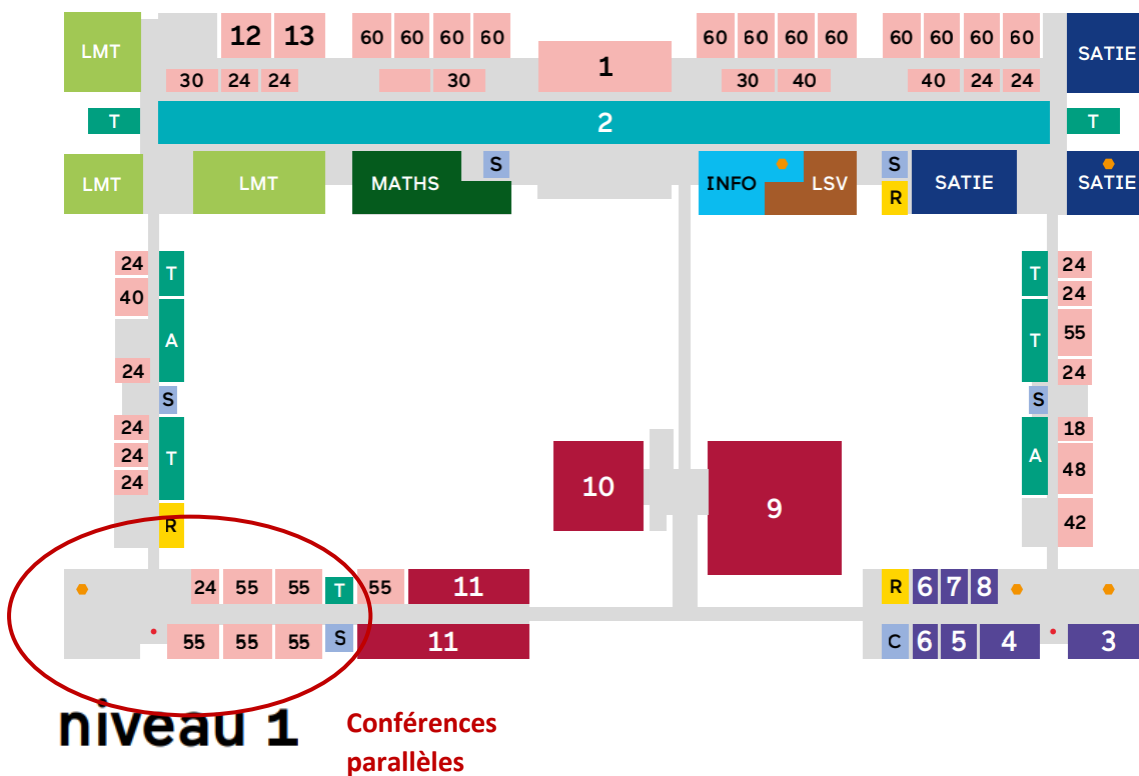

#### Access to the campus

You can access the ENS Paris-Saclay at 4 Avenue des Sciences in Gif-sur-Yvette. Our first-year students will greet you in the lobby.

Plenaries/coffee breaks/cocktail/editors' panel

The coffee breaks, cocktail, and editors' panel will be set up in the hall "Emmy Noether" on the ground floor. Plenary conferences will take place in the amphitheatre "Dorothy Hodgkins."

## rez-de-chaussée

Parallel conferences

The parallel conferences will take place on the first floor, at the Language Department.